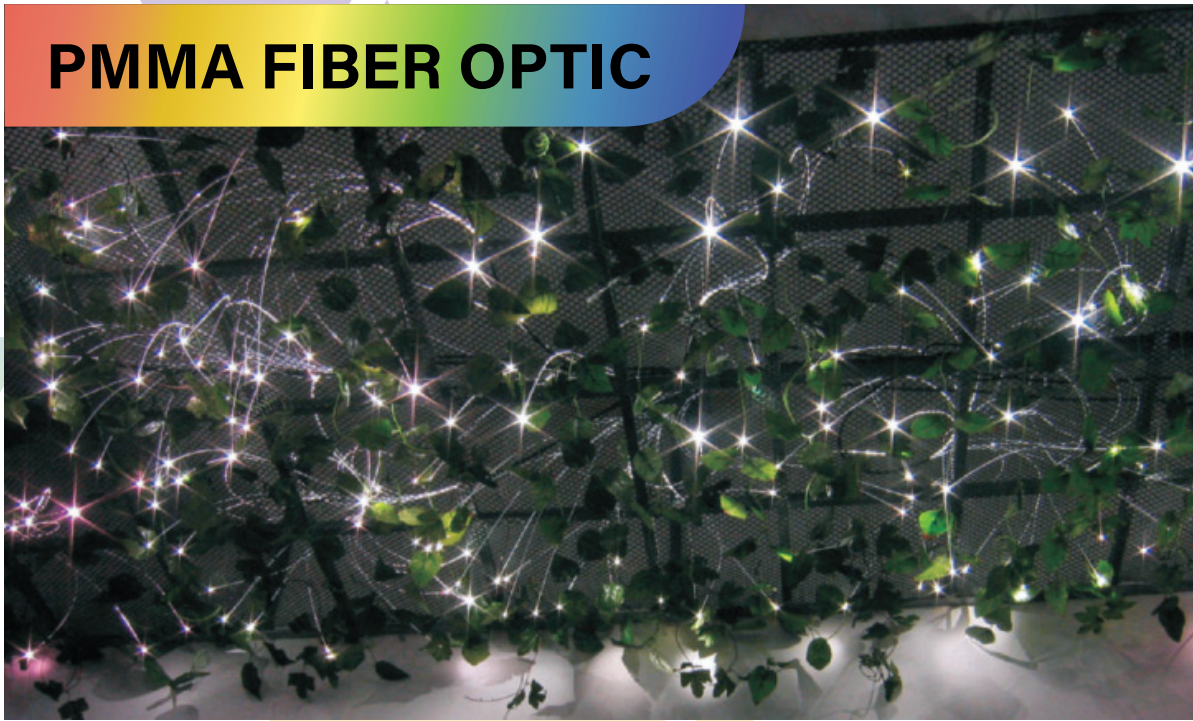

PMMA FIBER OPTIC