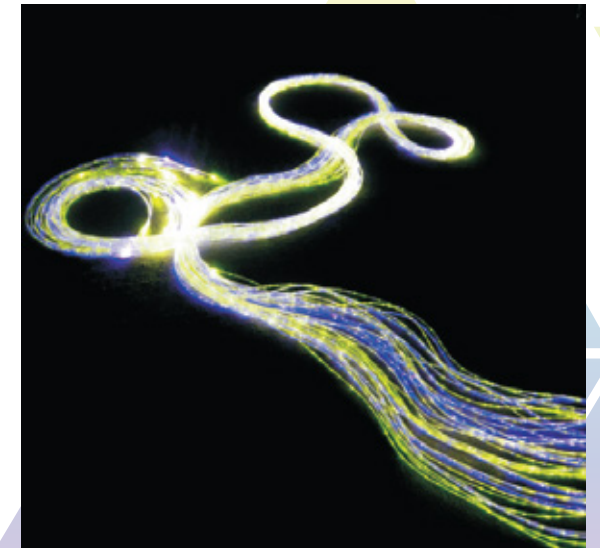

pixelights 

**FIBER OPTIC  
LIGHTING**

FIBER OPTIC POOL LIGHTING

FIBER OPTIC CURTAIN LIGHT

FIBER OPTIC STAR CEILING

FIBER OPTIC CHANDELIER

## 40W Twin Wheel Light Source

- ◆ Indoor use / Dry location
- ◆ DMX 512 function
- ◆ CREE 40W White LED
- ◆ Inner with 2 wheels 6 colors Wheel+Clear Twinkle Wheel
- ◆ Dimmable
- ◆ Speed Adjustable
- ◆ Fiber optic port aperture

it is processed from plastic fiber optic, consists of many strings of 0.75mm fiber. outer black PVC jacket that keeps inner fiber at high quality, even fiber in ground or pool