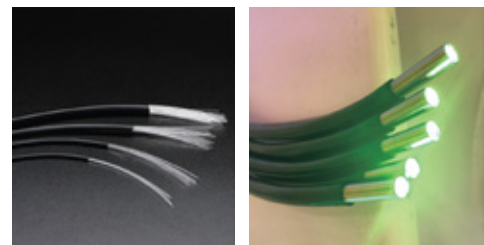

# SOLID CORE SIDE GLOW FIBER

Solid core fiber optic with or without UV jacket for internal or external application. Application: Pool, Building lighting, Garden or other decorations.

Fiber Dia.	Outer Dia.	Roll Length	Jacket
2.0mm	3.5mm	100m	Clear PVC
2.5mm	4.0mm	100m	Clear PVC
3.0mm	4.5mm	100m	Clear PVC
4.0mm	5.0mm	100m	Clear PVC
5.0mm	6.0mm	100m	Clear PVC
6.0mm	8.8mm	100m	Clear PVC
8.0mm	11.0mm	100m	Clear PVC
10mm	13.0mm	100m	Clear PVC
11mm	14.0mm	100m	Clear PVC
12mm	14.0mm	100m	Clear PVC
14mm	17.3mm	100m	Clear PVC
16mm	18.0mm	100m	Clear PVC
18mm	20.0mm	100m	Clear PVC

Fiber Qty	Outer Dia.	Roll Length	Jacket
7X0.75mm	3.8mm	100m	Black PVC
14X0.75mm	5.0mm	100m	Black PVC
25X0.75mm	7.0mm	100m	Black PVC
42X0.75mm	8.0mm	100m	Black PVC
50X0.75mm	9.0mm	100m	Black PVC
60X0.75mm	9.5mm	100m	Black PVC
75X0.75mm	10.5mm	100m	Black PVC
84X0.75mm	11.0mm	100m	Black PVC
100X0.75mm	12.0mm	100m	Black PVC
126X0.75mm	13.0mm	100m	Black PVC

it is processed from plastic fiber optic, consists of many strings of 0.75mm fiber. outer black PVC jacket that keeps inner fiber at high quality, even fiber in ground or pool