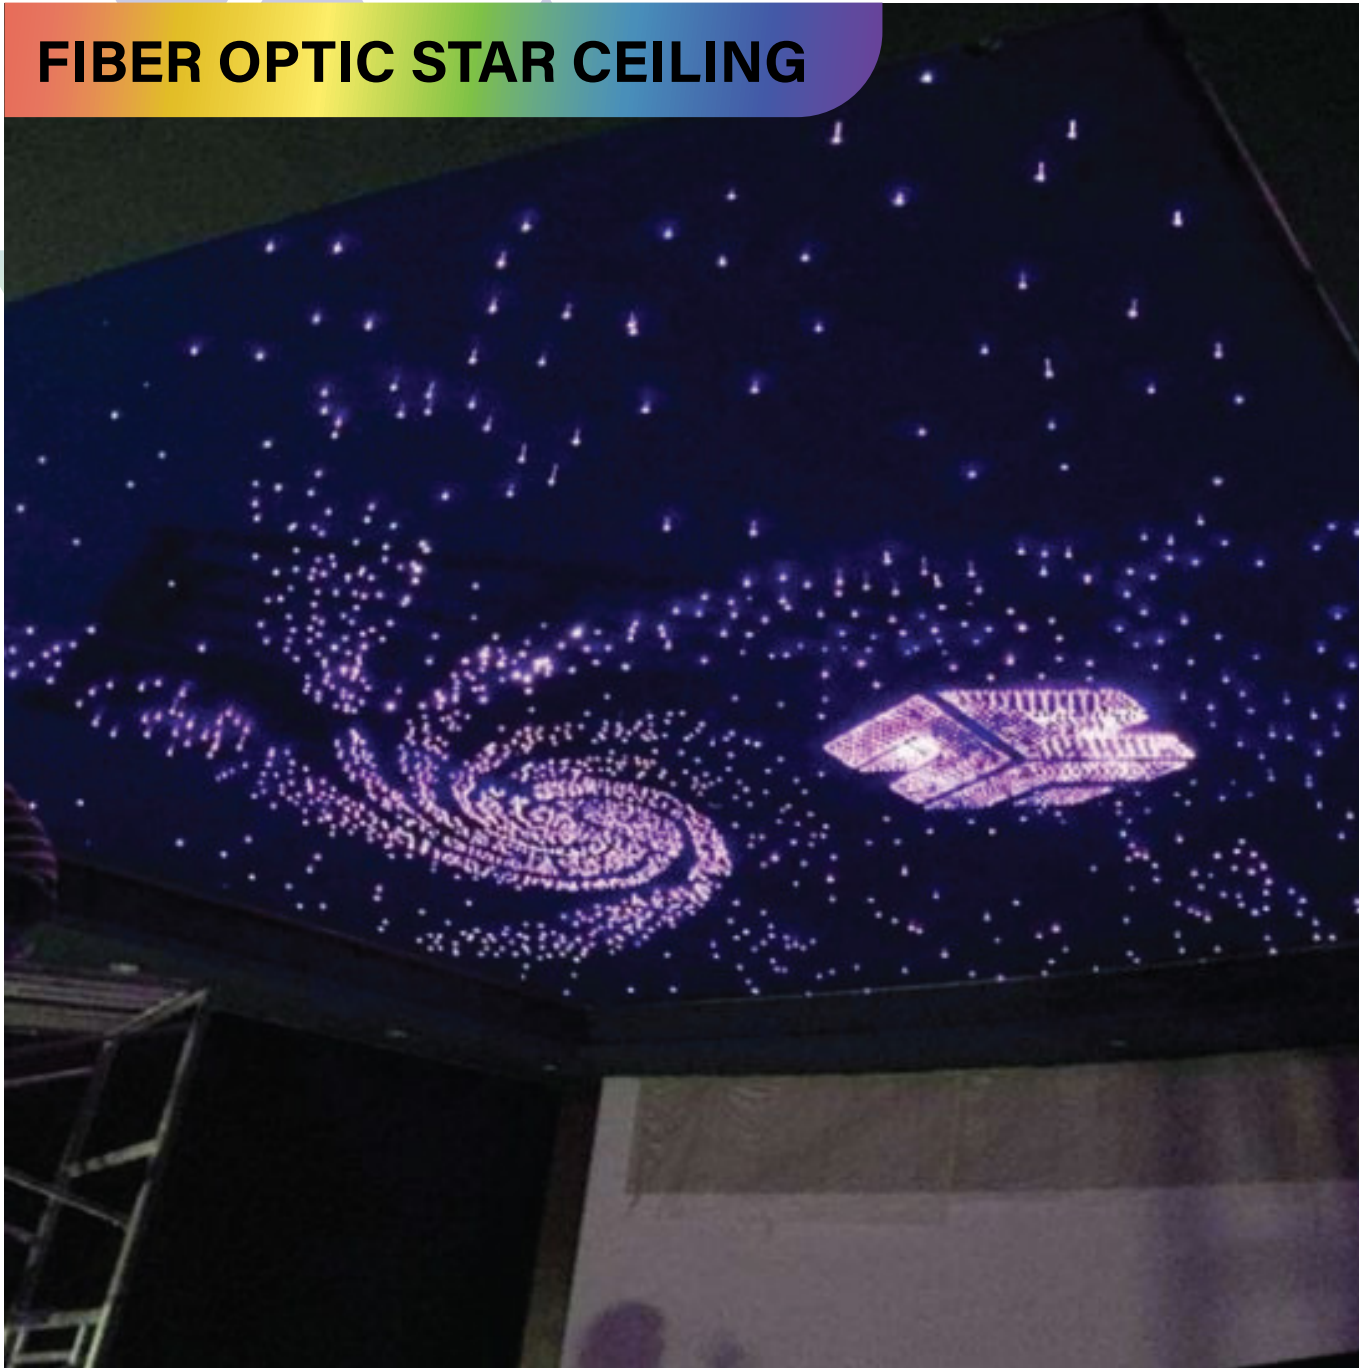

FIBER OPTIC STAR CEILING