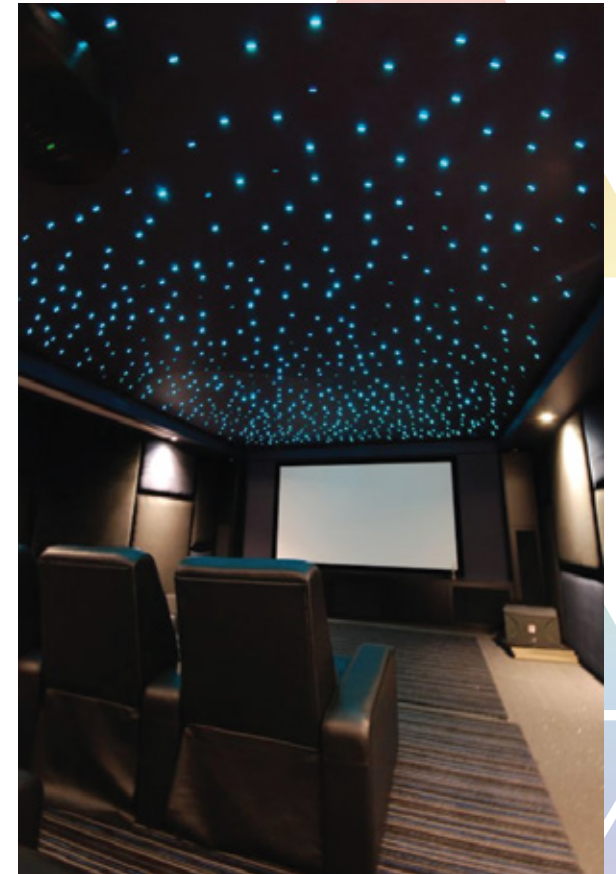

FIBER OPTIC STAR CEILING