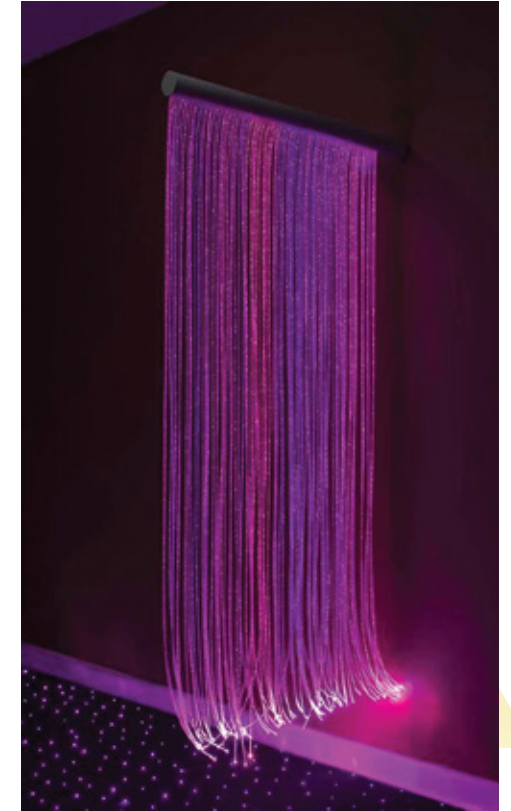

FIBER OPTIC CURTAIN LIGHT